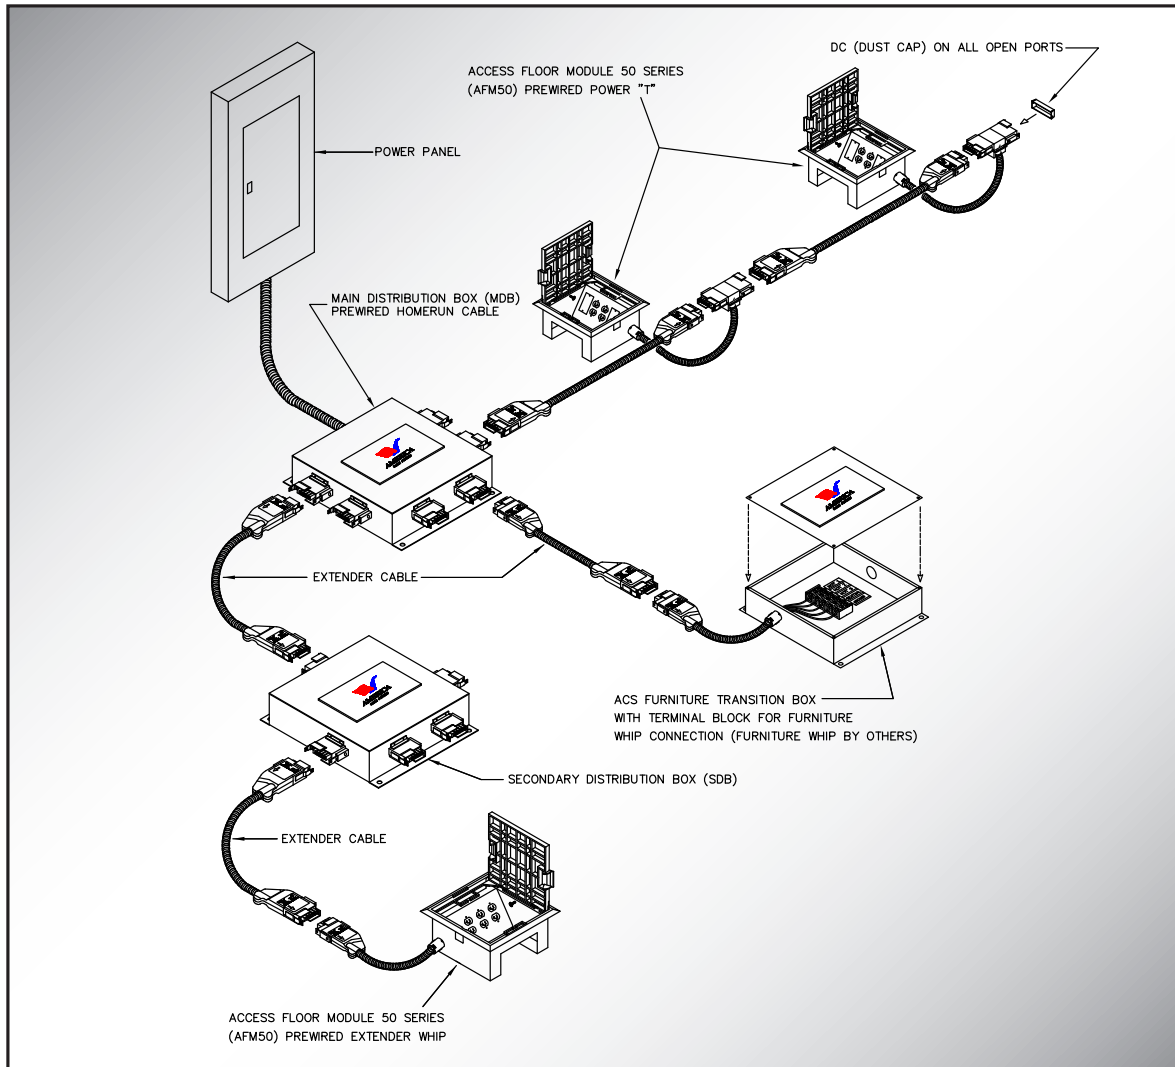

ACS POWER, VOICE AND DATA SYSTEMS FOR FLOOR AND CEILING APPLICATIONS

POWER SYSTEM

General Purpose and Isolated Ground power are distributed throughout a zone with this system. Metal Clad Home Run® Cable runs from the electrical panel to the Main Distribution Box (MDB). Metal Clad Extender Cables carry power to Secondary Distribution Boxes (SDB). The SDB's then deliver power to individual user outlets and workstations and/or electrified furniture feed locations.

STANDARD POWER SYSTEMS INCLUDE:

- 6 port (GP & IG) MDB coupled with up to size 4 port (GP & IG) SDB
- 6 port (GP or IG) MDB coupled with up to six 4 port or 6 port (GP or IG) SDB
- 9 port (GP & IG) MDB coupled with up to nine 4 port or 6 port (GP & IG) SDB
- 12 port (GP or IG) MDB coupled with up to twelve 4 port or 6 port (GP or IG) SDB