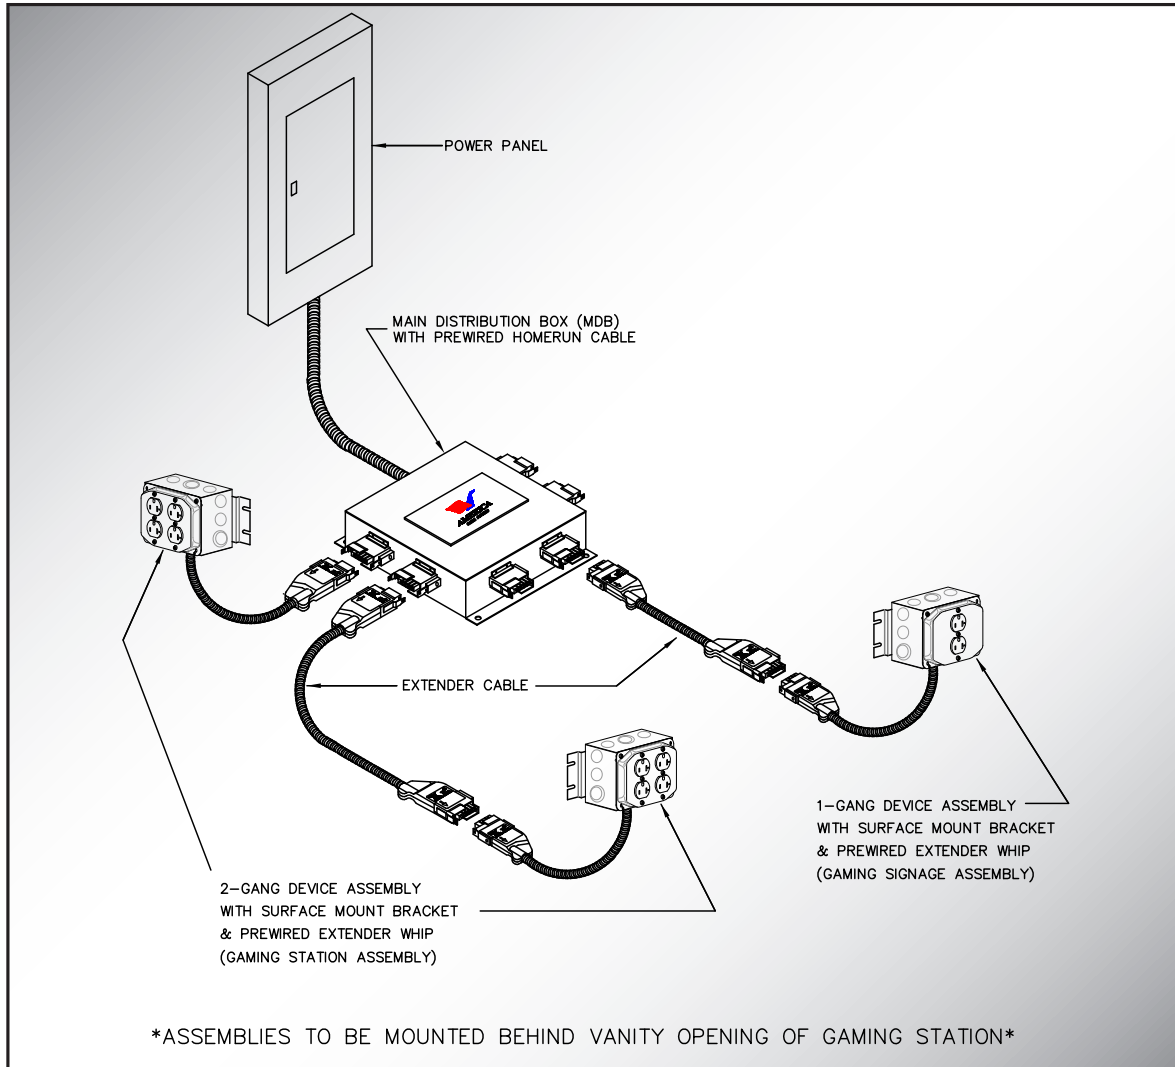

ACS POWER, VOICE AND DATA SYSTEMS FOR FLOOR AND CEILING APPLICATIONS

CASINO POWER SYSTEM

General Purpose power is distributed throughout a zone with this system. Metal Clad Home Run[®] Cable runs from the electrical panel to the Main Distribution Box (MDB). Metal Clad Extender Cables carry power to pre-wired quad and duplex assemblies for gaming stations and slot signage.

STANDARD CASINO SYSTEMS INCLUDE:

- 6 port (GP & IG) MDB coupled with up to size 4 port (GP & IG) SDB
- 6 port (GP or IG) MDB coupled with up to six 4 port or 6 port (GP or IG) SDB
- 9 port (GP & IG) MDB coupled with up to nine 4 port or 6 port (GP & IG) SDB
- 12 port (GP or IG) MDB coupled with up to twelve 4 port or 6 port (GP or IG) SDB