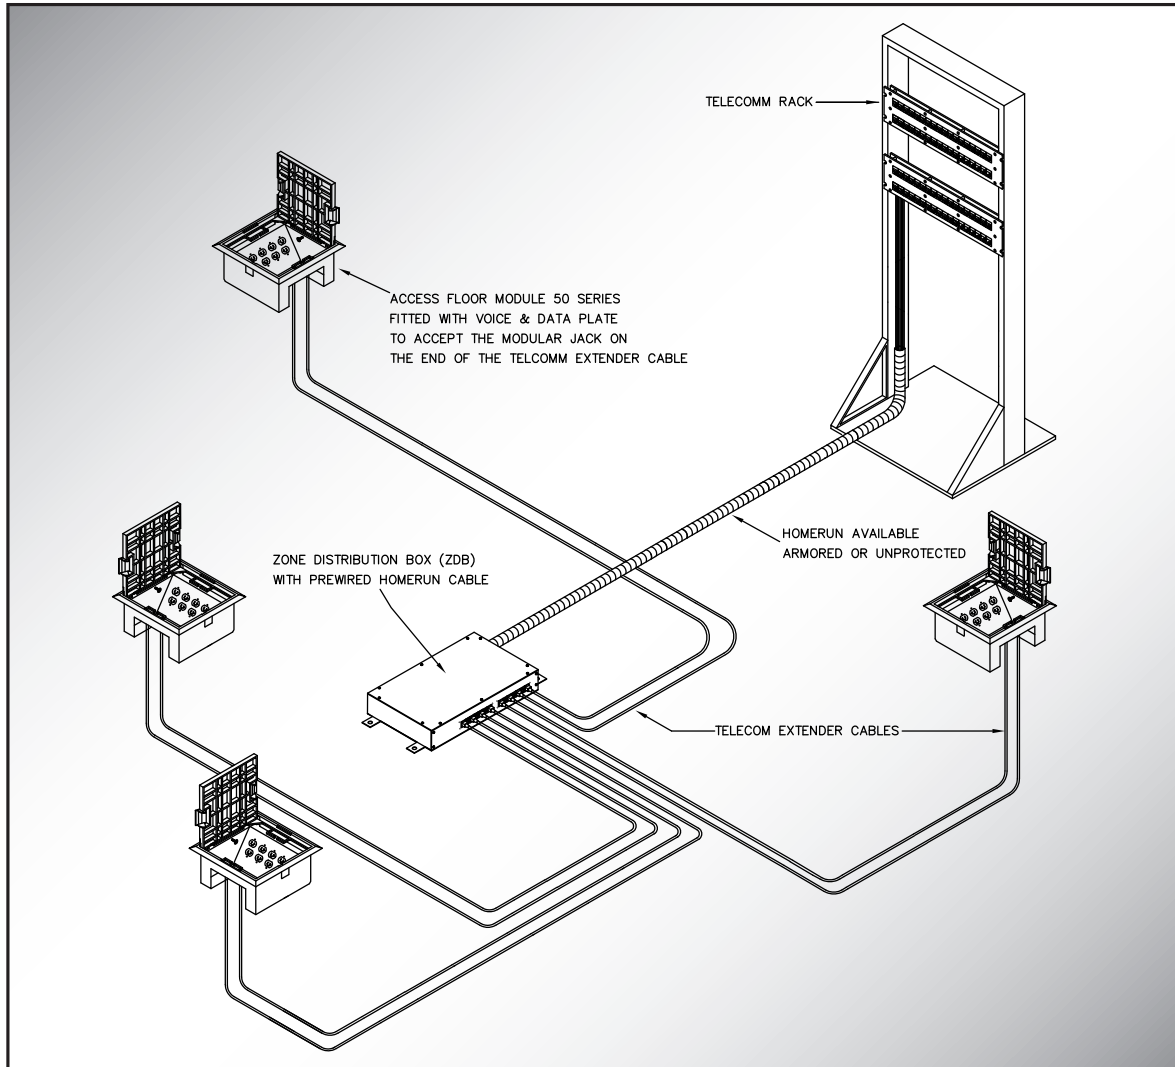

ACS POWER, VOICE AND DATA SYSTEMS FOR FLOOR AND CEILING APPLICATIONS

TELECOMMUNICATION SYSTEM

This system distributes voice and data throughout the zone. A telecommunication home run cable runs from the telecom closet to a Zone Distribution Box (ZDB). Extender Cables then bring service from the ZDB to individual users.

Consolidation Point (CP) and Multi-User Telecommunication Outlet (MUTO) configurations are available.

STANDARD TELECOMMUNICATIONS SYSTEMS INCLUDE:

- 24 port ZDB coupled with 12 x 4 pair UTP and 12 x 1 pair fiber
- 18 port ZDB coupled with 18 x 4 pair UTP
- 18 port ZDB coupled with 12 x 4 pair UTP and 6 fiber
- 12 port ZDB coupled with 12 x 4 pair UTP
- 12 port ZDB coupled with 2 x 25 pair UTP
- 12 port ZDB coupled with 12 fiber